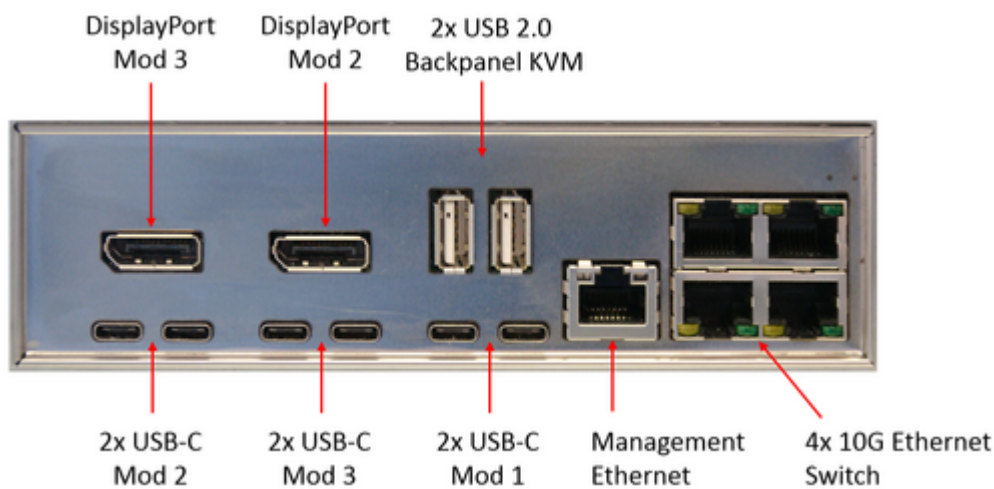

Physical Interfaces

The t.RECS has quite a lot of physical interfaces. Some are located at the ATX I/O Shield of the chassis, some are located on the mainboard and some are connected to the Frontpanel.

Frontpanel

ATX I/O Shield

Mainboard

From: <https://recswiki.christmann.info/wiki/> - RECS®|Box Wiki

Permanent link: <https://recswiki.christmann.info/wiki/doku.php?id=doc_trecs:physical_interface&rev=1650902664>

Last update: 2022/04/25 16:04