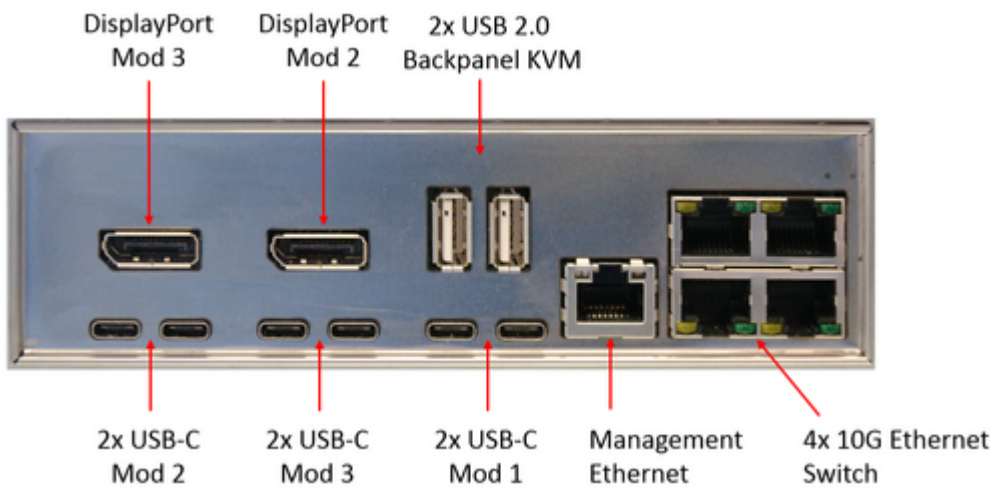

Physical Interfaces

The t.RECS has quite a lot of physical interfaces. Some are located at the ATX I/O Shield of the chassis, some are located on the mainboard and some are connected to the Frontpanel.

Frontpanel

ATX I/O Shield

Mainboard

From: <https://recswiki.christmann.info/wiki/> - RECS®|Box Wiki

Permanent link: <https://recswiki.christmann.info/wiki/doku.php?id=doc_trecs:physical_interface&rev=1650902664>

Last update: 2022/04/25 16:04