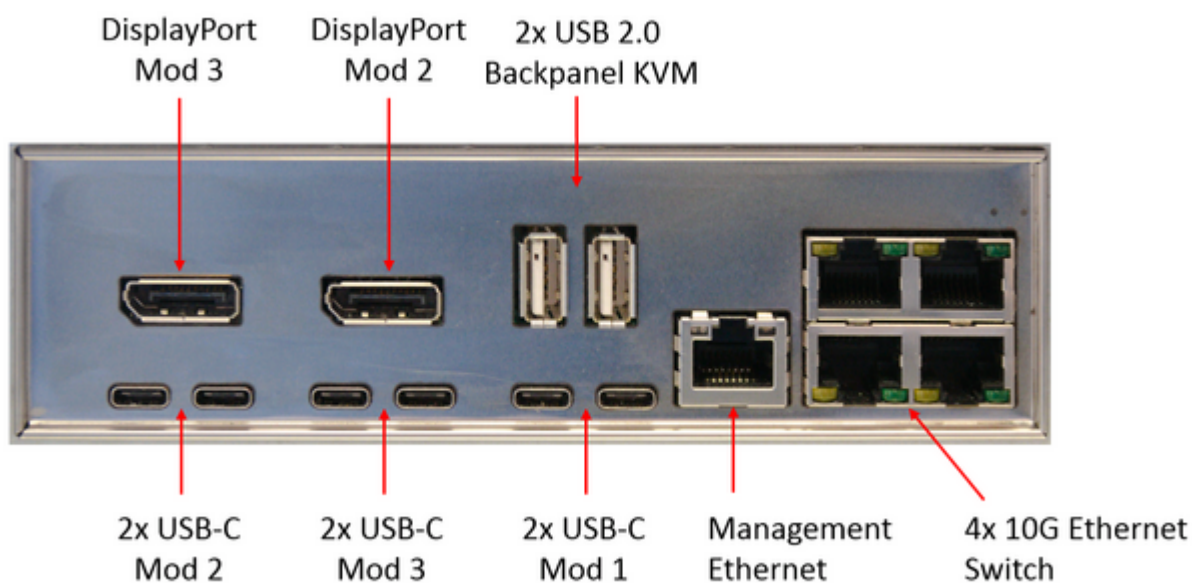

# Physical Interfaces

The t.RECS has quite a lot of physical interfaces. Some are located at the ATX I/O Shield of the chassis, some are located on the mainboard and some are connected to the Frontpanel.

## Mainboard

From: <https://recswiki.christmann.info/wiki/> - RECS®|Box Wiki

Permanent link: [https://recswiki.christmann.info/wiki/doku.php?id=doc\\_trecs:physical\\_interface&rev=1650902649](https://recswiki.christmann.info/wiki/doku.php?id=doc_trecs:physical_interface&rev=1650902649)